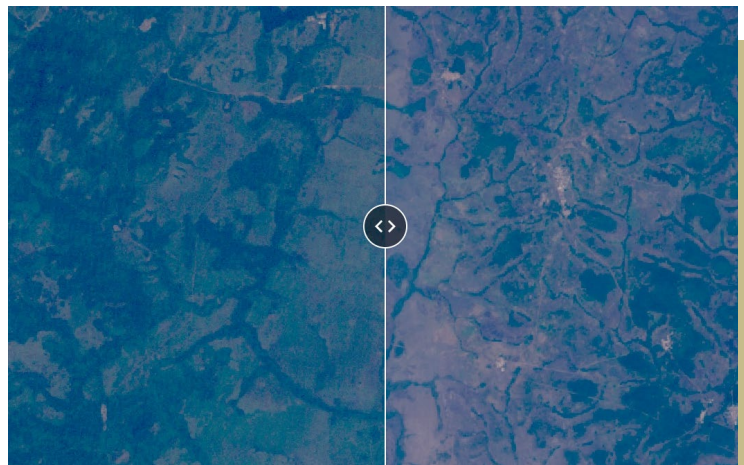

Landscape Restoration Tool:

The Landscape Restoration Tool (LRT) allows for an easy comparison of satellite images of the same region from two moments in time.

www.510.global/LRT

'IFRC & WWF call for global action to protect nature, to save lives, and address climate crisis'

Working With Nature to Protect People 2022

- ✓ Easy comparison between two satellite images of the same region
- ✓ Helps identify zones that should be prioritized in the response
- ✓ Helps identify zones where the reforestation success rate may be higher