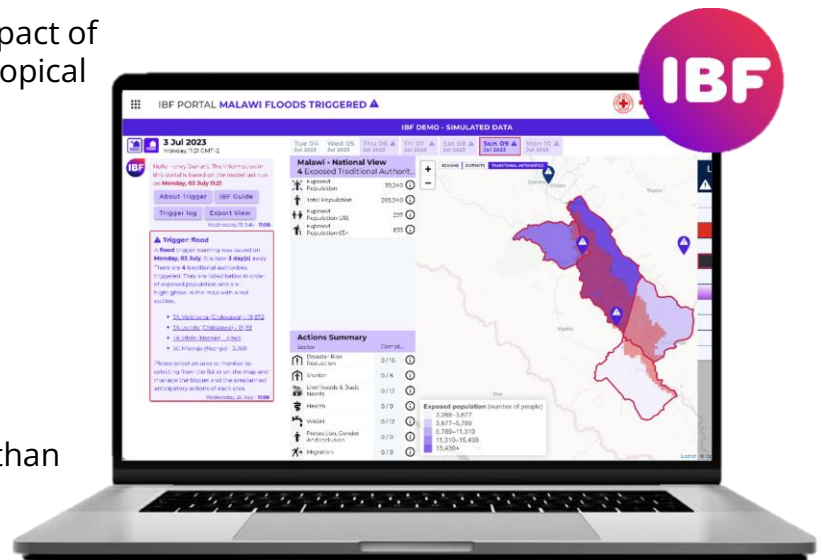

IBF Portal

IBF Portal:

The Impact-Based Forecasting (IBF) Portal is a digital one-stop-shop of information which supports the decision-making of disaster managers during anticipatory action operations.

www.510.global/IBF

“Anticipatory action is increasingly recognized as a key solution to reduce the impacts of climate change and extreme weather events.”

IFRC Operational Framework for Anticipatory Action 2021-2025

- ✓ Displays information on the impact of an incoming disaster such as tropical cyclones, floods and droughts
- ✓ Uses evidence-based trigger models
- ✓ Allows decisionmakers to act and execute pre-agreed early actions.
- ✓ Built upon insights from more than 160 co-design sessions
- ✓ Implemented in more than 10 countries in Africa & Asia